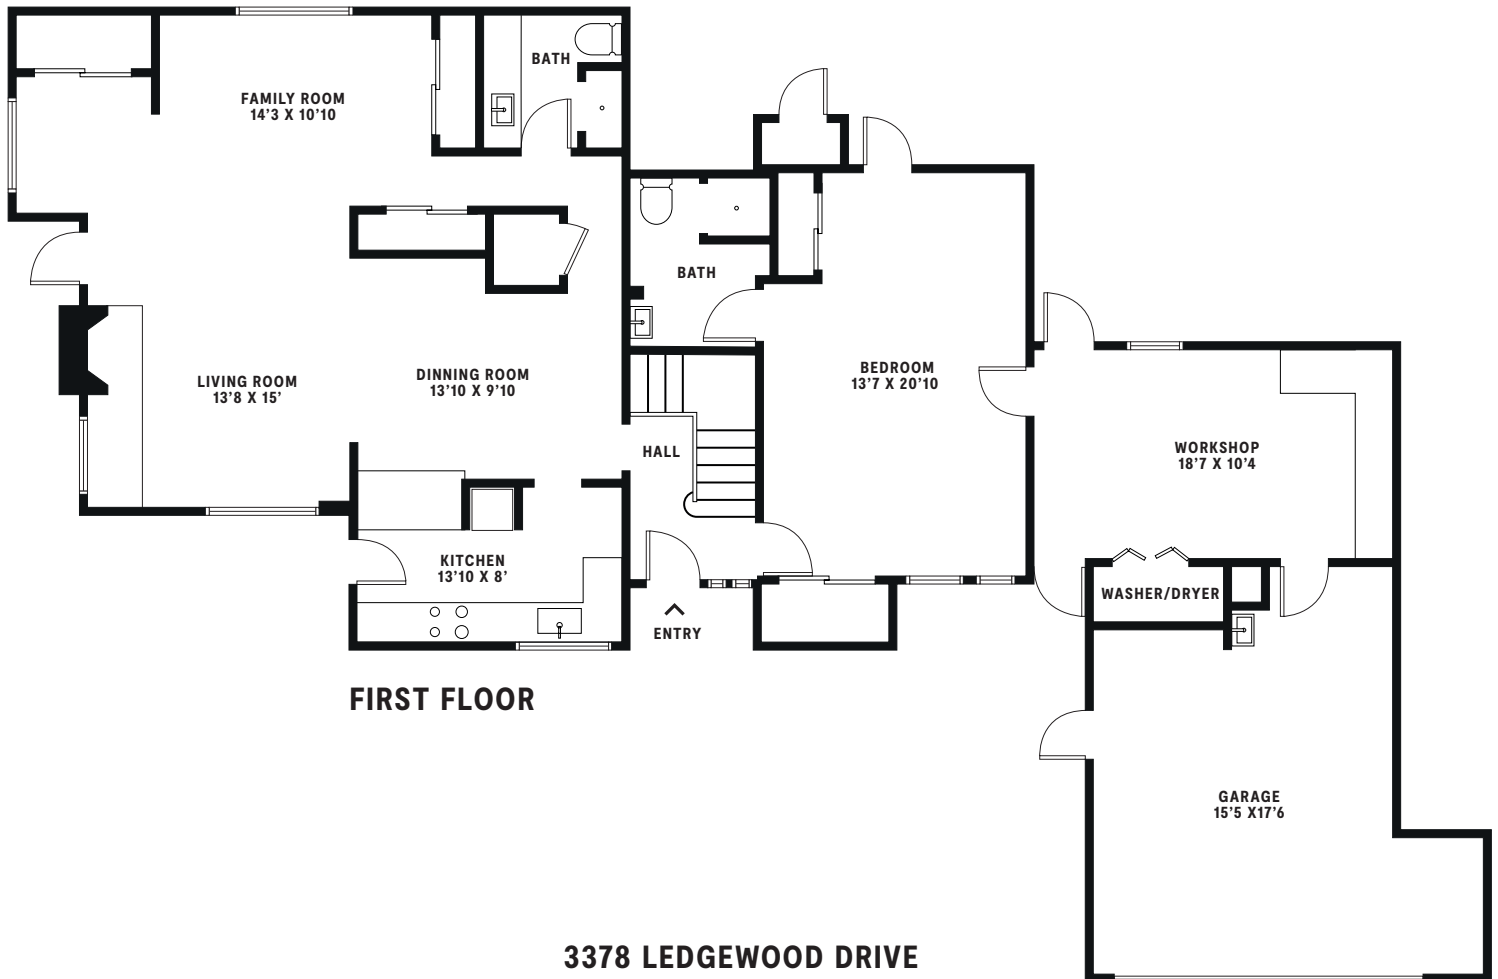

SUPRSTRUCTUR

SECOND FLOOR

FIRST FLOOR

**3378 LEDGEWOOD DRIVE
LOS ANGELES CA 90068**

HOUSE 2,377 SF / LOT 8,673 SF