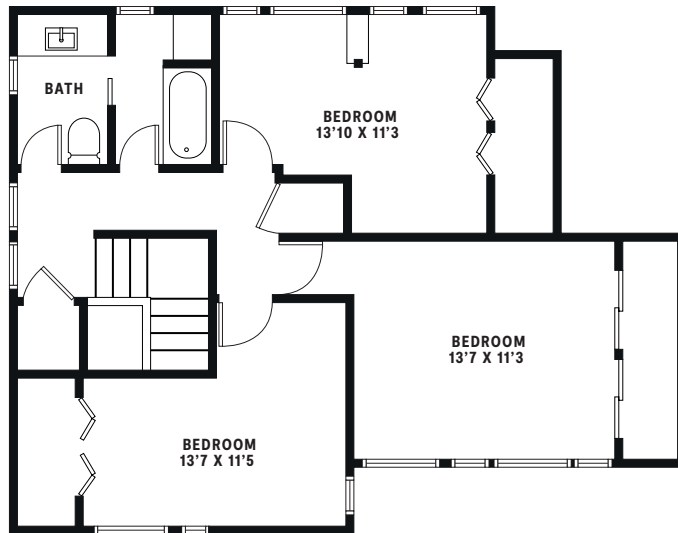

SUPRSTRUCTUR

SECOND FLOOR

FIRST FLOOR

**3378 LEDGEWOOD DRIVE
LOS ANGELES CA 90068**

HOUSE 2,377 SF / LOT 8,673 SF