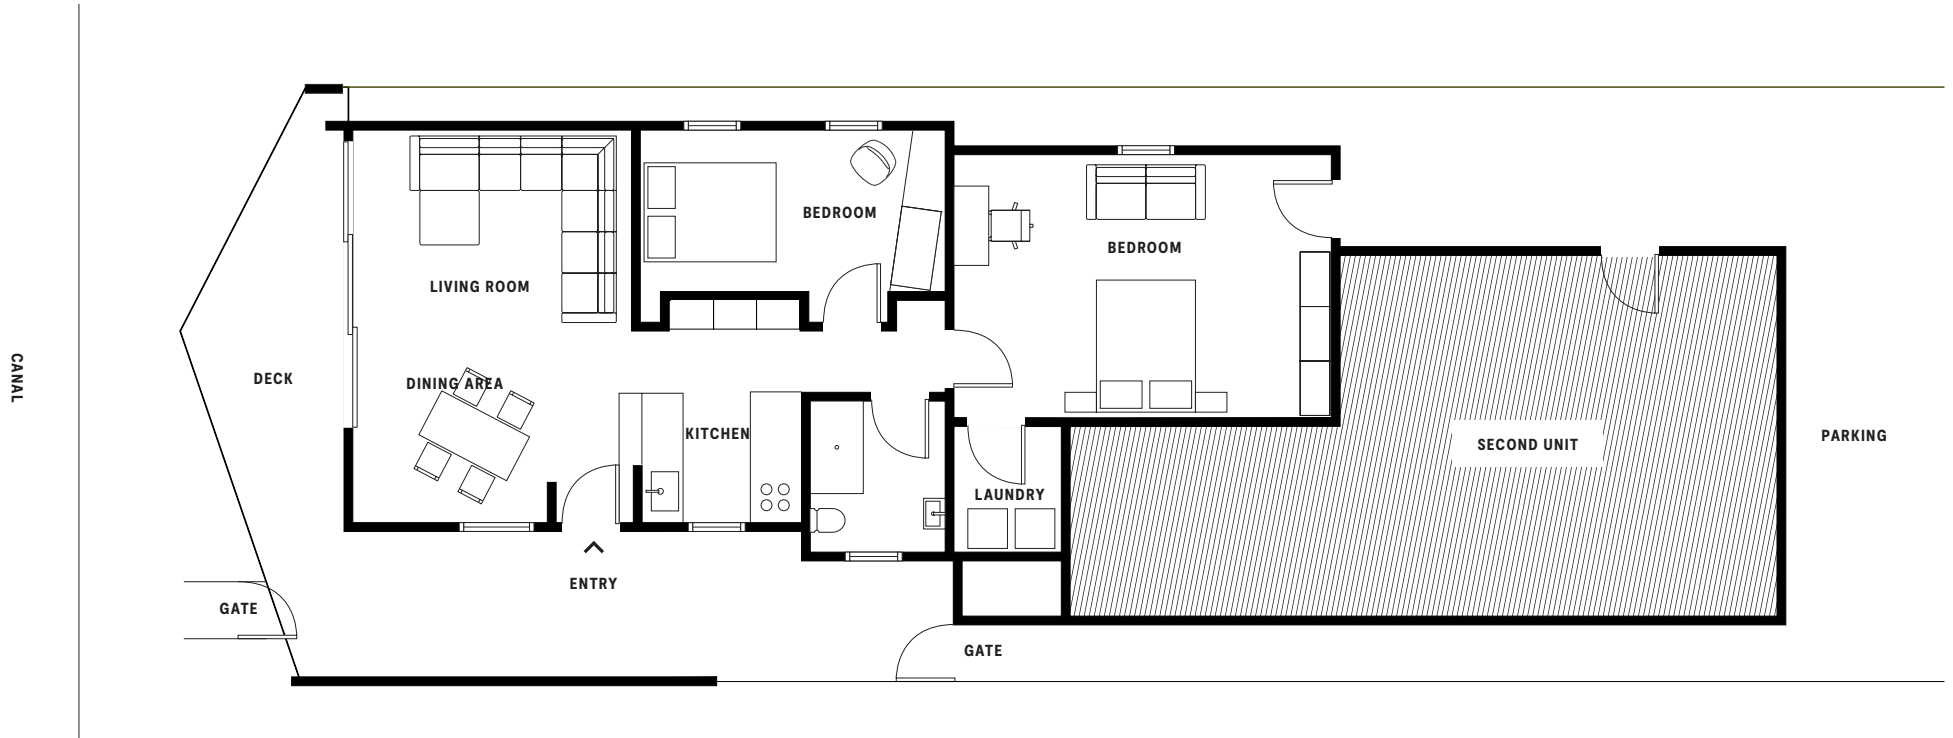

# SUPRSTRUCTUR

2343 EASTERN CANAL VENICE CA 90291

HOUSE C.800 SF / LOT 2,700 SF

suprstructur.com