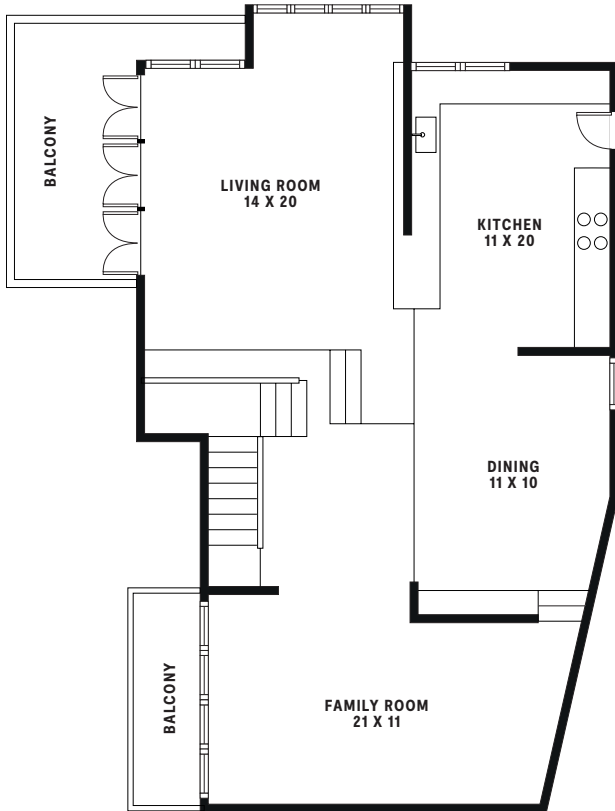

## MAIN LEVEL

## UPPER LEVEL

## LOWER LEVEL

588 TAMARAC DR.  
PASADENA, CA 91105

HOUSE 3,081 SF / LOT 9,505 SF