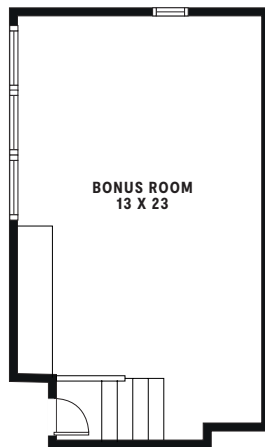

## MAIN LEVEL

## LOWER LEVEL

588 TAMARAC DR.  
PASADENA, CA 91105

HOUSE 3,081 SF / LOT 9,505 SF