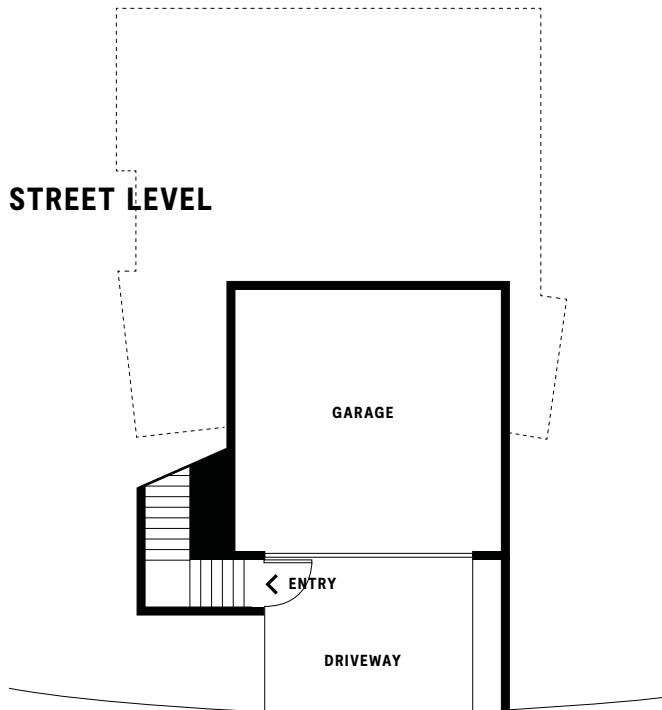

SUPRSTRUCTUR

SECOND

THIRD

STREET LEVEL

FIRST

4554 SAN ANDREAS AVE LA CA90065

HOUSE 2,207 SF

suprstructur.com