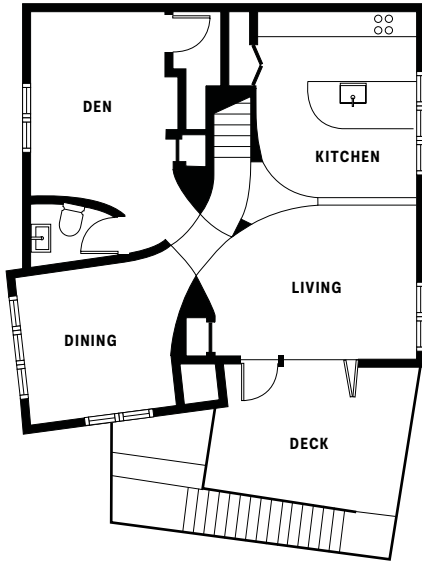

SUPRSTRUCTUR

SECOND

THIRD

STREET LEVEL

FIRST

4554 SAN ANDREAS AVE LA CA90065

HOUSE 2,207 SF

suprstructur.com