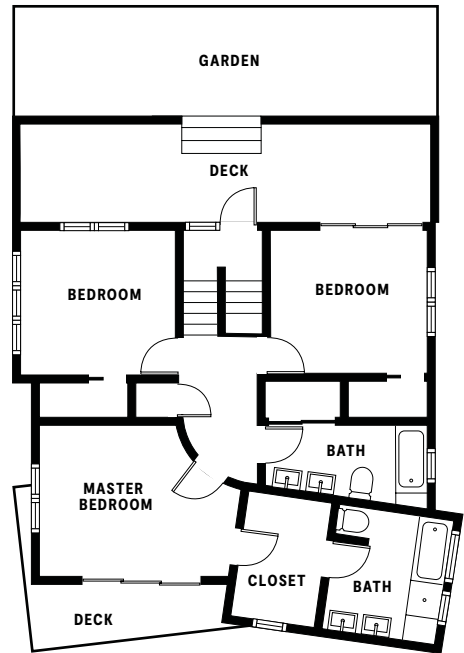

SUPRSTRUCTUR

SECOND

THIRD

STREET LEVEL

FIRST

4554 SAN ANDREAS AVE LA CA90065

HOUSE 2,207 SF

suprstructur.com