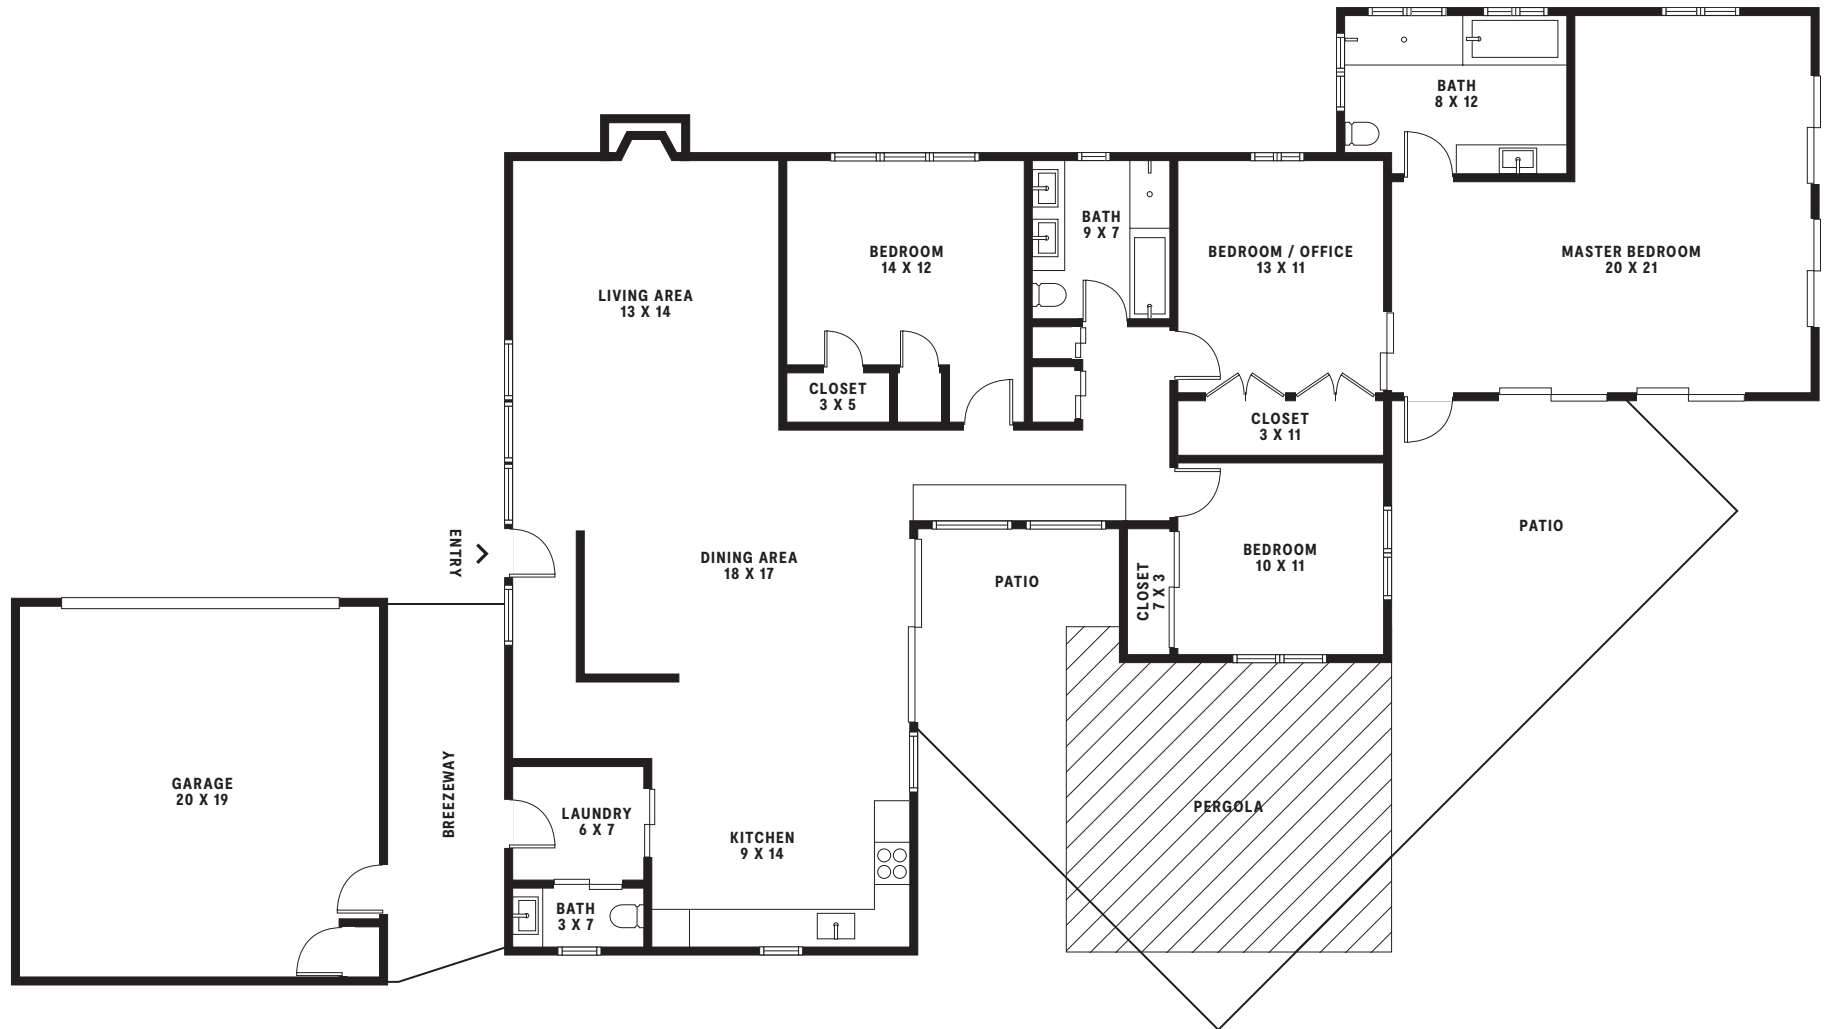

# SUPRSTRUCTUR

**22940 CRESPI ST.  
WOODLAND HILLS, CA 91364  
HOUSE C.2,029 SF LOT 12,179 SF**