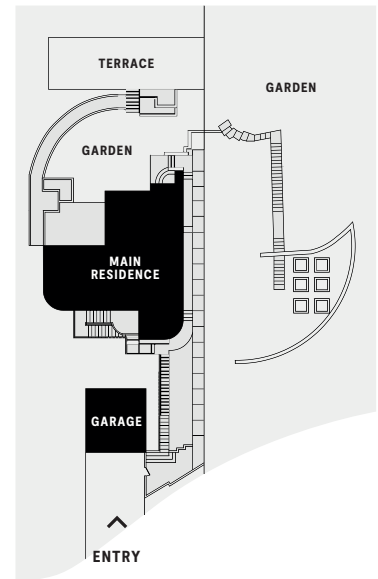

SUPRSTRUCTUR

UPPER LEVEL

LOWER LEVEL

MAIN LEVEL

GARDEN PLAN

2339 SILVER RIDGE AVENUE
LOS ANGELES, CA 90039