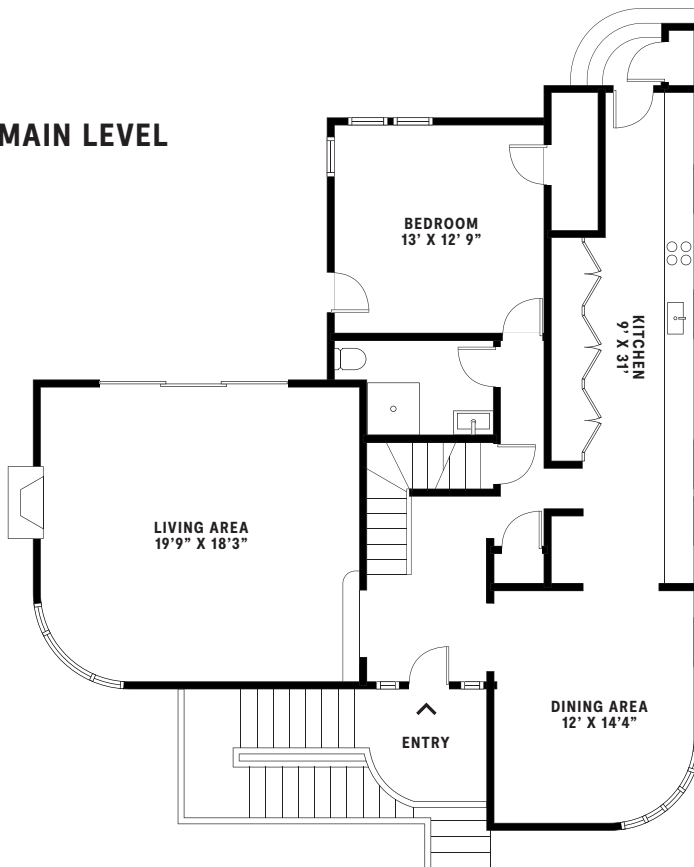

SUPRSTRUCTUR

UPPER LEVEL

LOWER LEVEL

MAIN LEVEL

GARDEN PLAN

2339 SILVER RIDGE AVENUE
LOS ANGELES, CA 90039