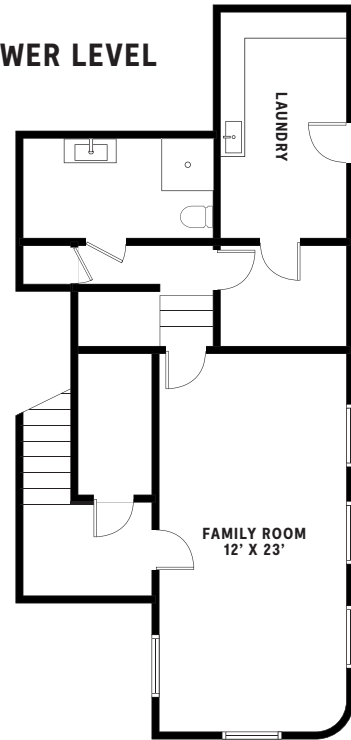

SUPRSTRUCTUR

UPPER LEVEL

LOWER LEVEL

MAIN LEVEL

GARDEN PLAN

2339 SILVER RIDGE AVENUE
LOS ANGELES, CA 90039