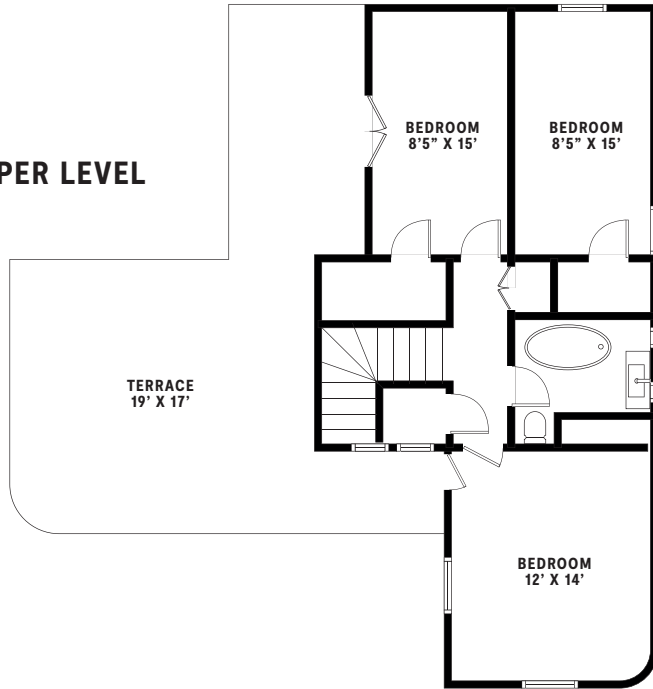

SUPRSTRUCTUR

UPPER LEVEL

LOWER LEVEL

MAIN LEVEL

GARDEN PLAN

2339 SILVER RIDGE AVENUE
LOS ANGELES, CA 90039